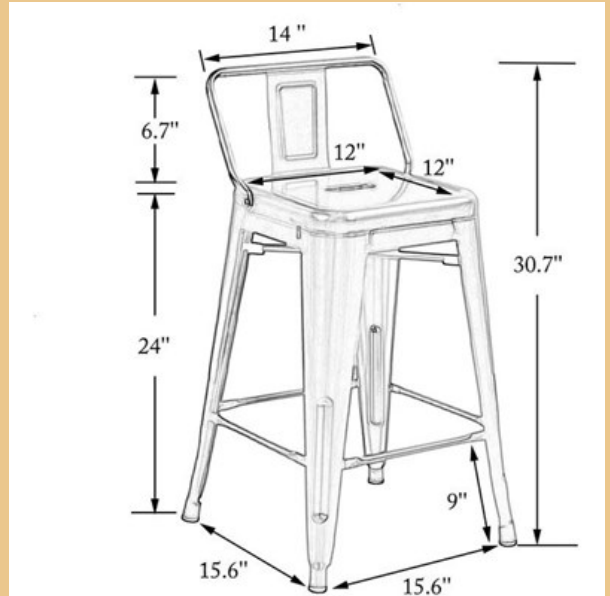

Seat Height: Counter Stool (24.75" Seat Height), Base Color: Chrome

254

Leamont Ladder Back Side Chair in Cottage White and Brown

GHC 381

248

Lillian Upholstered Solid Back Skirted Side Chair

GHC 1,236

Upholstery Color: Cream

246

Loom Counter Stool

GHC 3,244

Seat Height: Bar Stool (30" Seat Height)

241

Marta Barragan Camarasa Palms 30inch Bar Stool

GHC 587

219