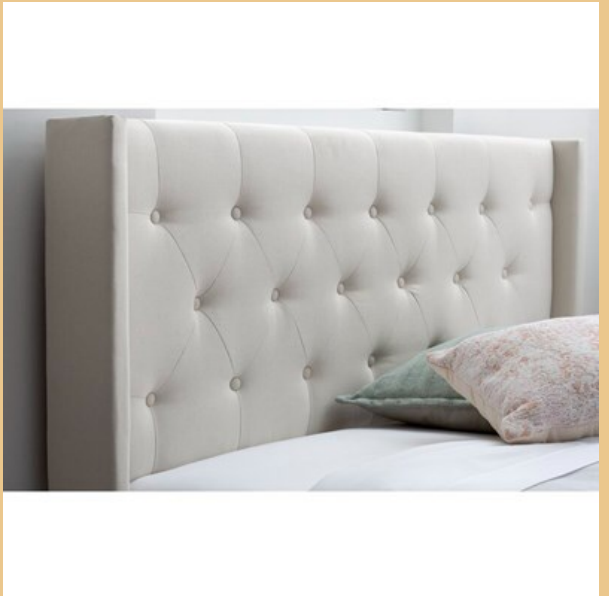

446

GHC 1,545

Size: King

442

Aldo Upholstered Panel, Headboard

GHC 1,014

Size: Queen, Color: Cream