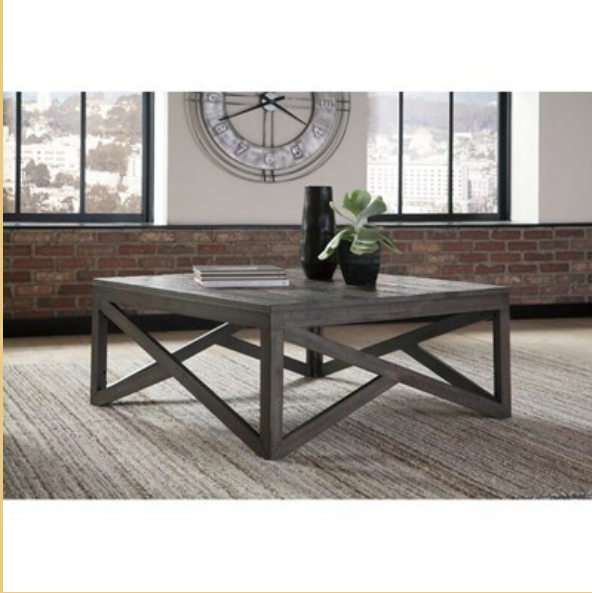

GHC 1,184

432

Astor Coffee Table with Storage

GHC 1,184

430

Aubriella TV Stand for TVs up to 65 in with Electric Fireplace Included

GHC 3,708

Color: Saw Cut Oak