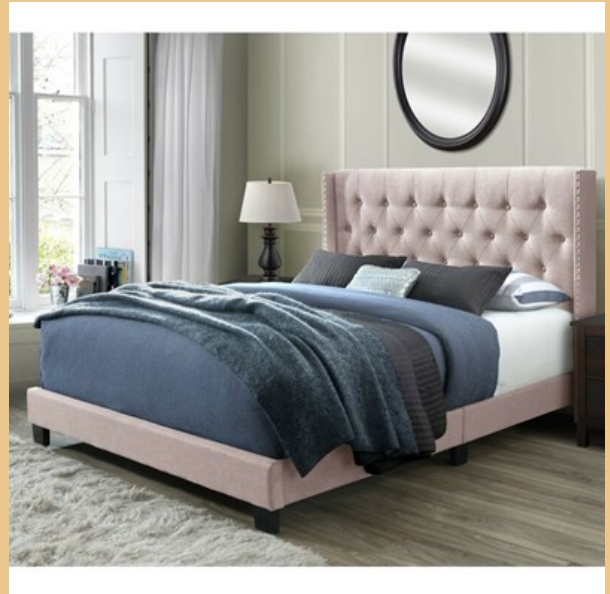

28

Tianna Solid Wood Tufted and Upholstered Low Profile Standard Bed

GHC 1,545

Color: Blush, Size: Queen

23

Twin Car Bed

GHC 1,545

Bed Frame Color: Red